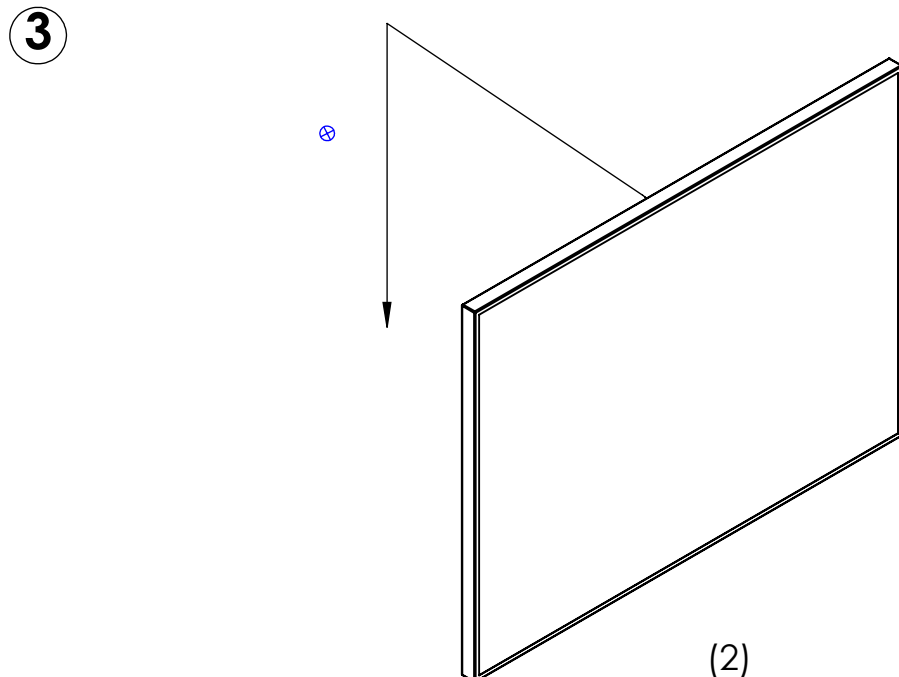

OBS! Skruvar och beslag för att fästa produkten vid vägg/tak ingår inte. Välj alltid rätt skruvar och beslag som passar speciellt för din vägg eller ditt tak och som har tillräcklig hållkraft. Om du är osäker, kontakta din återförsäljare.

NOTE! Screws or fittings to fix the product to the wall/ceiling are not included. Always choose screws and fittings that are specially suited to the material in your wall/ceiling and have sufficient holding power. If you are uncertain, contact your retailer.