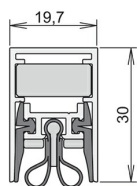

### Cross-section drawing

### Technical data

Maximum length (mm) 2000

Minimum length (mm) 220

Standard lengths (mm) 708 , 833 , 958 , 1083 , 1208

Can be reduced by (mm) 125

Groove width x height (mm) 20 x 30

Actuation Single actuation