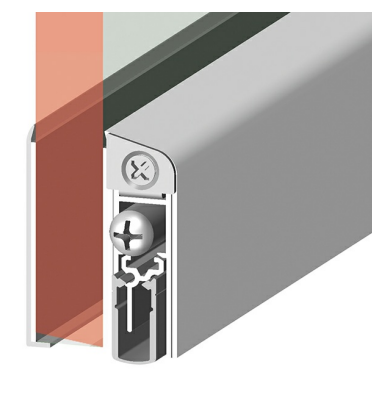

Schall-Ex GS-A C-0

Product images

Details

<i>Article number</i>	1-814
<i>Product description</i>	<ul style="list-style-type: none"> ↪ SCHALL-EX GS-A ↪ For all doors greater than 6 mm Fitted to glass thickness ↪ Seal and cover profile Self-adhesive ↪ Reduced storage costs ↪ Suitable for retrofitting ↪ Silver anodised C-0 ↪ Stainless steel-alike anodised C-31 ↪ For fitting: on the opening surface ↪ Actuator: on hinge side
<i>Function</i>	hinged door
<i>Door leaf material</i>	Glass

Technical data

<i>Maximum length (mm)</i>	1335
<i>Minimum length (mm)</i>	235
<i>Standard lengths (mm)</i>	708 , 833 , 958 , 1083 , 1208 , 1333
<i>Reducibility</i>	125
<i>Actuation</i>	Single actuation
<i>Maximum travel (mm)</i>	11
<i>Surface finish</i>	silber elox (C-0)
<i>Maintenance free</i>	Yes

Installation

<i>Mounting type</i>	Stick on
<i>Accessories</i>	art. no. 5139

Cross section drawing