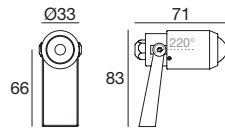

Clivo | Accent lighting | 190-250 V | powerLED 2,2 W AC

CRI 80

Chrome	92203	2700K	219 lm	M	8°-50°	85
Nickel	92204	3000K	233 lm	W		
		4000K	249 lm	N		

Accessories

RTG **92204W85**

Clivo_2 | Accent lighting | powerLED 2 W 630 mA

CRI 80

White	97068	2700K	219 lm	M	8°-50°	85
Black	97069	3000K	233 lm	W		
Chrome	97072	4000K	249 lm	N		
Nickel	97071					
Cor-Ten	97070					
Brass	81473					
★ Steel	97073					

Electronics

89420
ON/OFF
1 - 2 art.

99179
ON/OFF
3 - 6 art.

99186
ON/OFF
6 - 12 art.

Accessories

84890
250 mm
Steel peg

98112
700 mm
Steel peg

98513
Anti-glare

RTG **97069W85**
97070W85
97072W85
97071W85
97073W85

Clivo | Accent lighting | powerLED 4 W 350 mA

CRI 80

White	90400	2700K	490 lm	M	8°-50°	85
Black	90401	3000K	490 lm	W		
Cor-Ten	90402	4000K	529 lm	N		
Nickel	90403					
Chrome	90404					
Brass	81474					

Electronics

89421
ON/OFF
1 art.

99183
ON/OFF
2 - 3 art.

Accessories

84890
250 mm
Steel peg

98112
700 mm
Steel peg