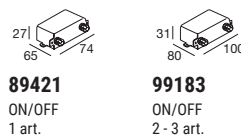

Electronics

89421
ON/OFF
1 art.

99183
ON/OFF
2 - 3 art.