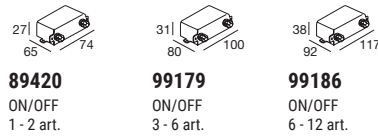

Electronics

89420
ON/OFF
1 - 2 art.

99179
ON/OFF
3 - 6 art.

99186
ON/OFF
6 - 12 art.