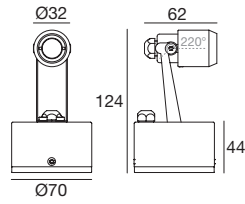

Clivo | Accent lighting | 190-250 V | powerLED 2,2 W AC

CRI 80

Chrome	92203	2700K	219 lm	M	8°-50°	85
Nickel	92204	3000K	233 lm	W		
		4000K	249 lm	N