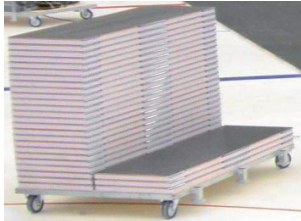

SPEED-LOCK

STABLE METAL PALLETS FOR STORAGE AND TRANSPORTATION

Essential Product Ice-Cover

Description:

Stable Metal Pallets for Storage and Transportation with Heavy Duty Castors Stackable

Capacity:

Maximum 50 panels each Pallet

Mobile Sports + Cover Floors

Pallet dimensions (mm)	
Length	2430 mm
Width	1436 mm
Height	1900 mm
Height with wheels	2000 mm
Number of pallets per ice rink	25 units
Weight (kg)	
Net weight	75 kg
4 wheels	+ 12 kg
Net weight with wheels	87 kg
Gross weight with 50 modules plywood, maximal	1587 kg
Gross weight with 50 modules rubber, maximal	1687 kg
Transport	
Pallets per truck, maximal	9 units
maximal weight (plywood panels) per truck	14283 Kg
maximal weight (rubber version) per truck	15156 kg
Number of trucks per Ice Rink, 1800 m ²	3 trucks
Customs tariff number	73269040

Alternative option

Disposable wood pallets

Length	2400 mm
Width	650 mm