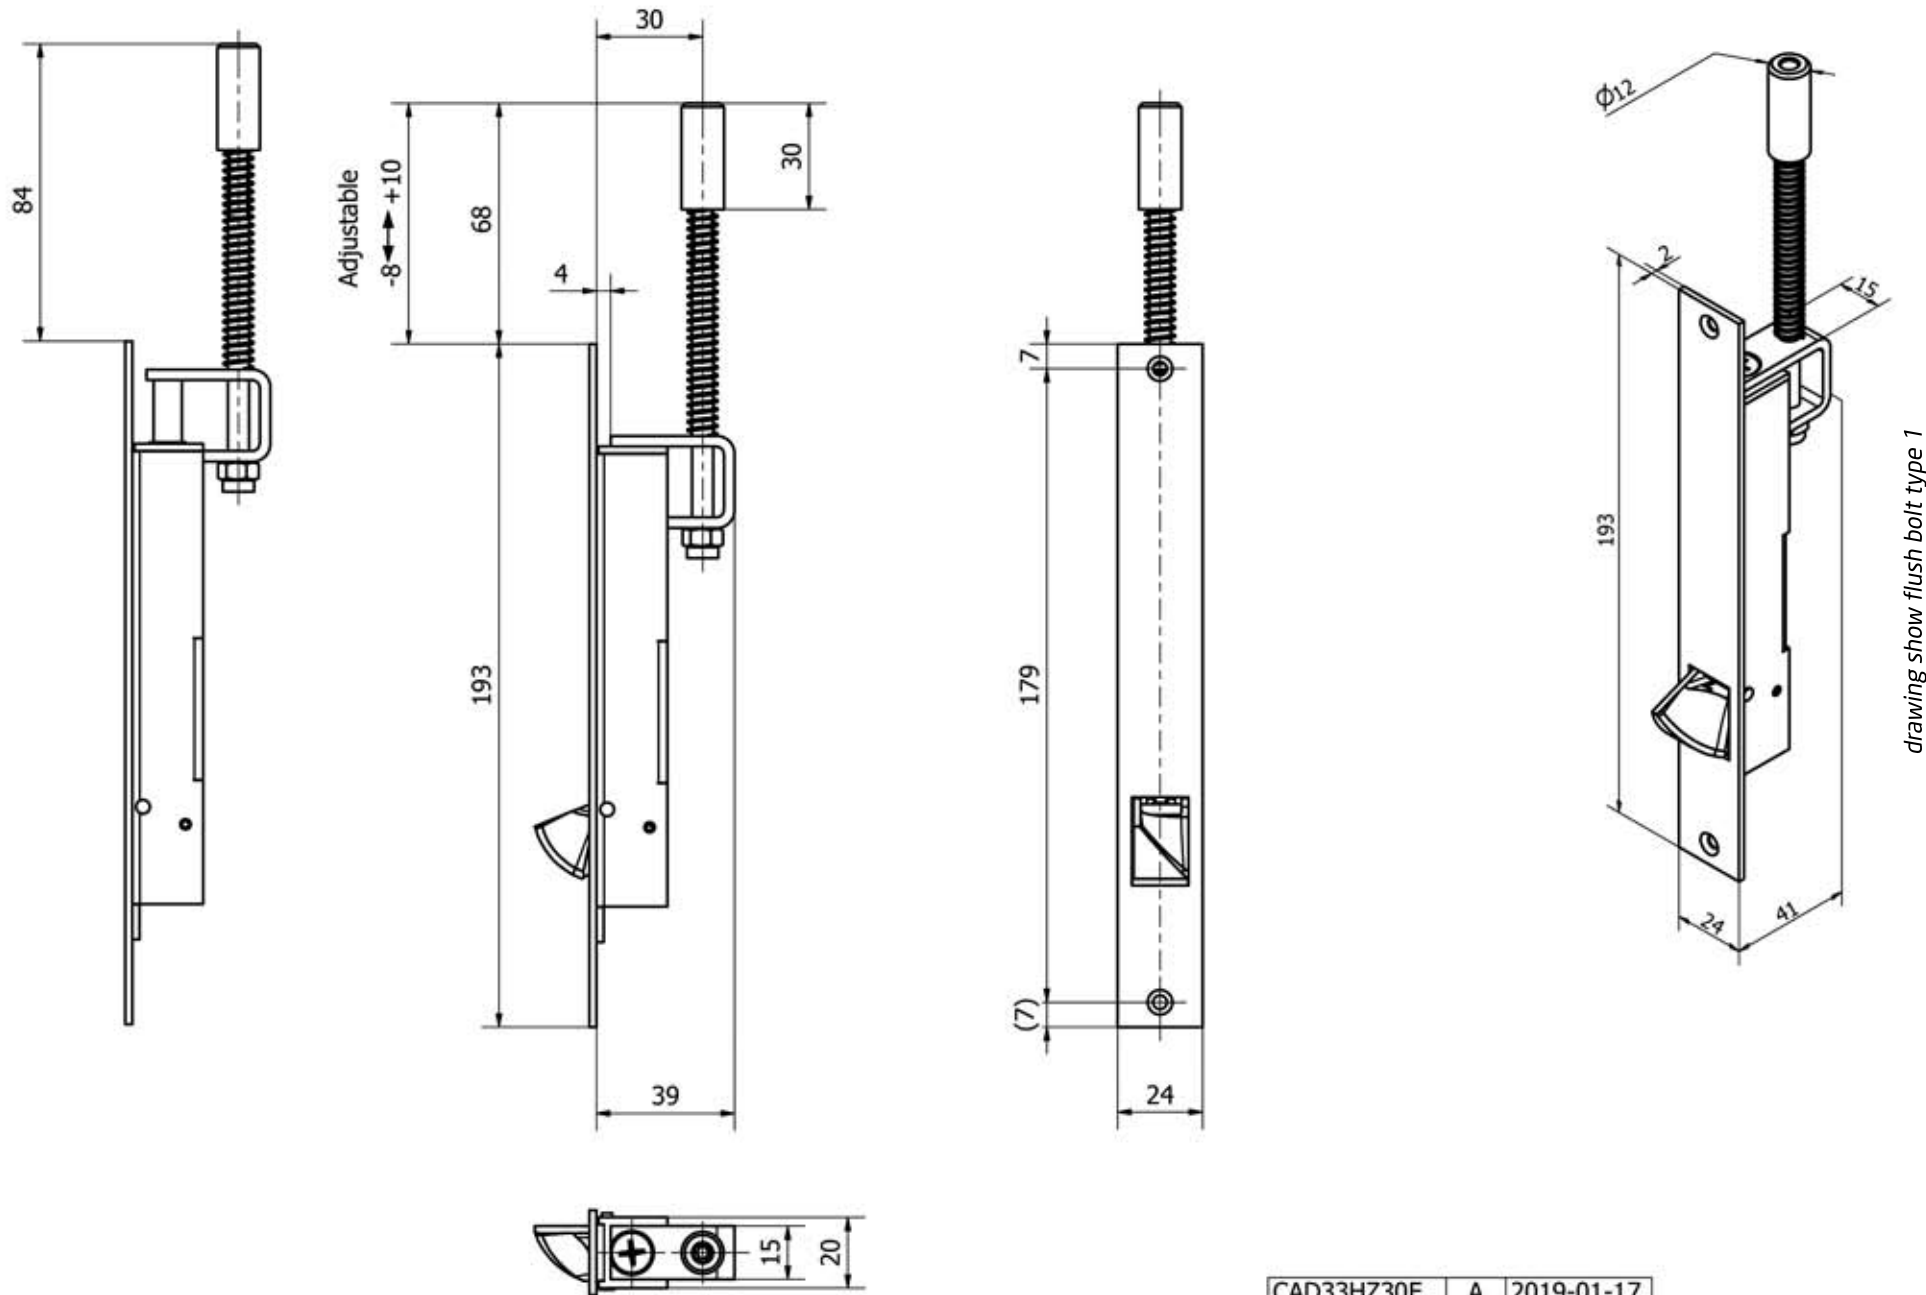

OLDA 33 HZ-30F - automatic flush bolt - drawing

drawing show flush bolt type 1

CAD33HZ30F | A | 2019-01-17