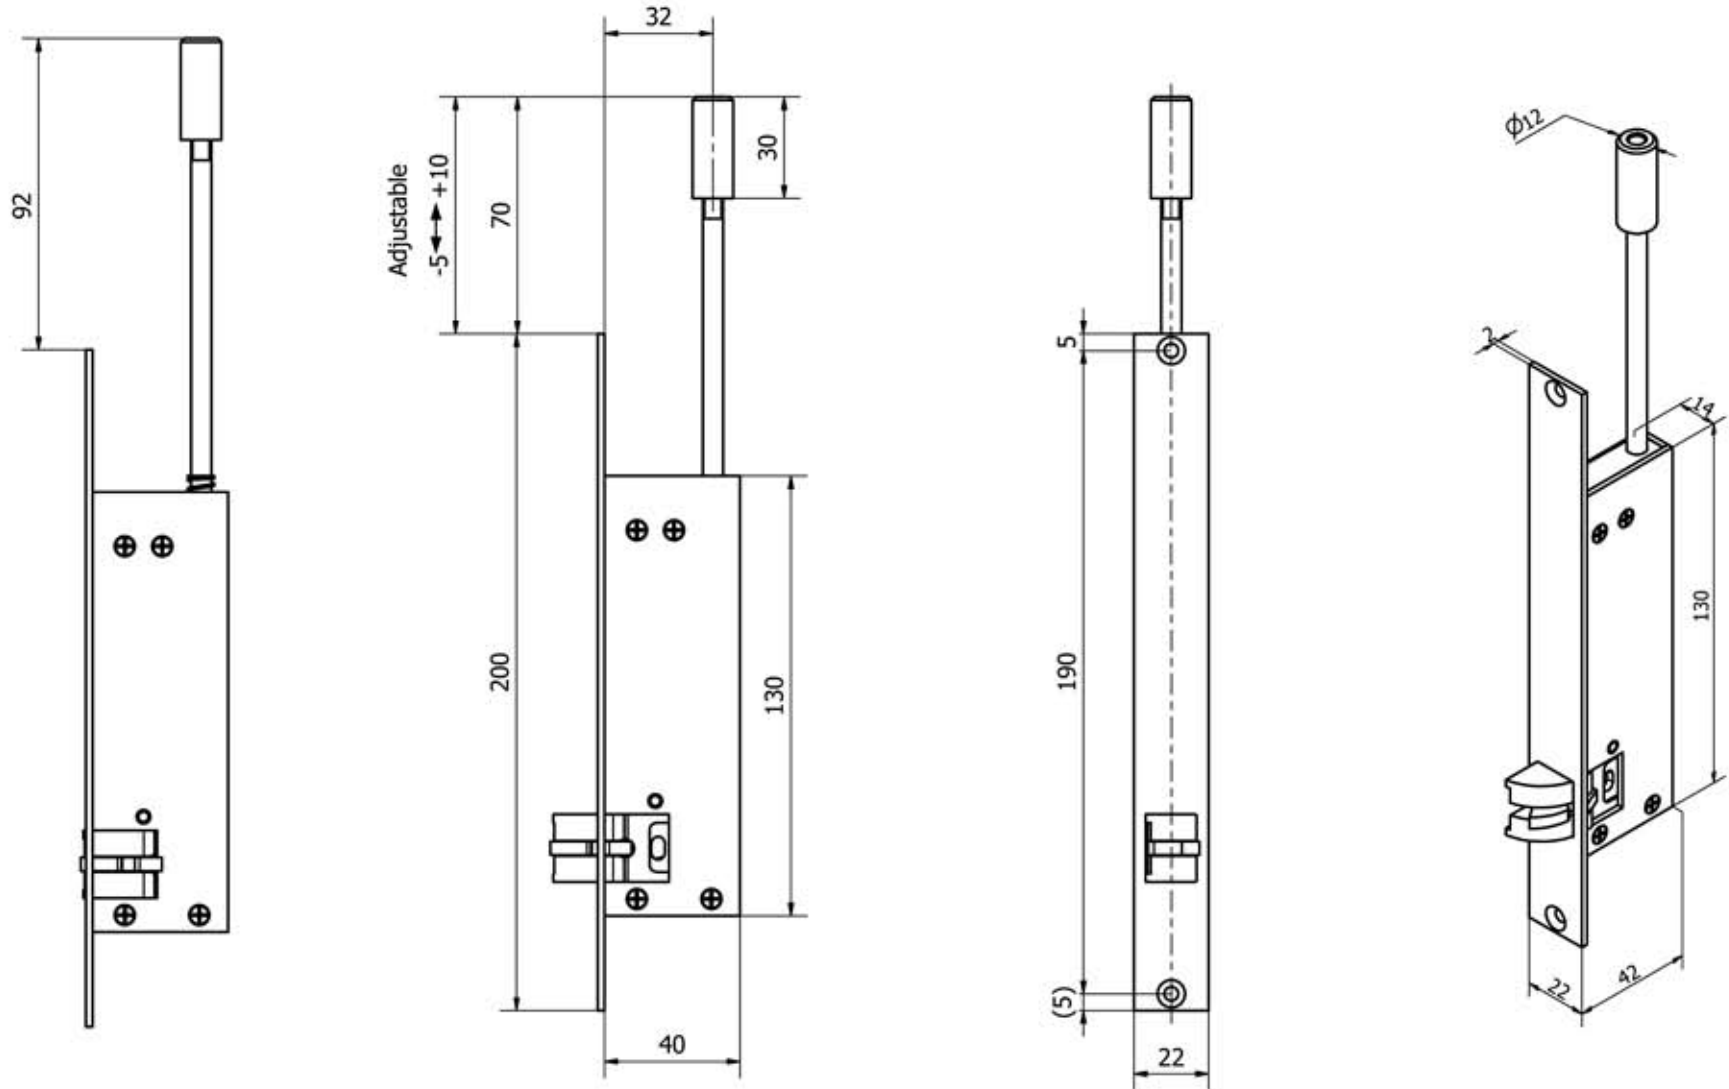

OLDA 43 HZ-32T - automatic flush bolt - drawing

CAD43HZ32T	A	2019-01-11
------------	---	------------

drawing show flush bolt type 1